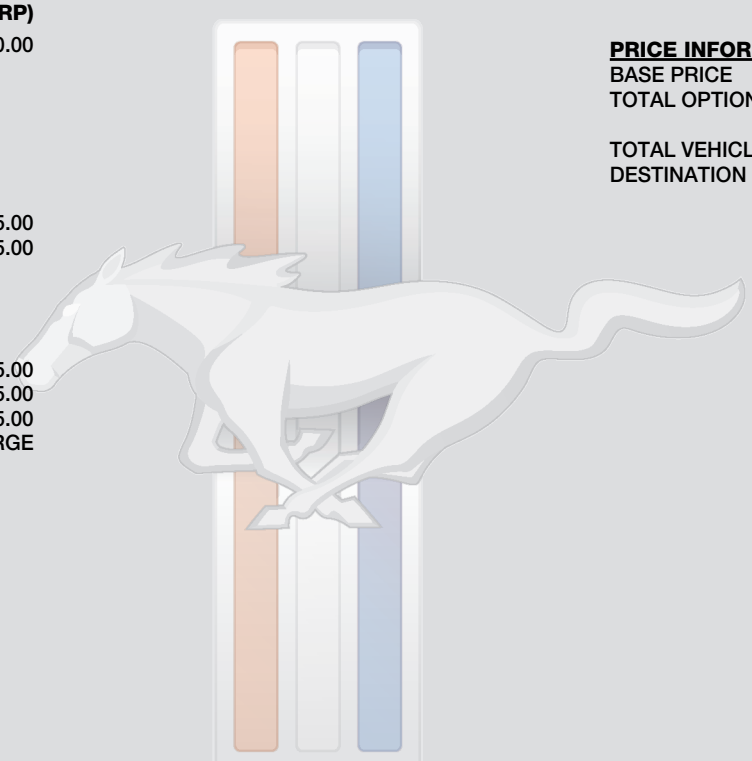

895.00
995.00
1,595.00
NO CHARGE

PRICE INFORMATION

BASE PRICE	\$39,630.00
TOTAL OPTIONS/OTHER	12,575.00
TOTAL VEHICLE & OPTIONS/OTHER	52,205.00
DESTINATION & DELIVERY	1,195.00

EPA DOT Fuel Economy and Environment